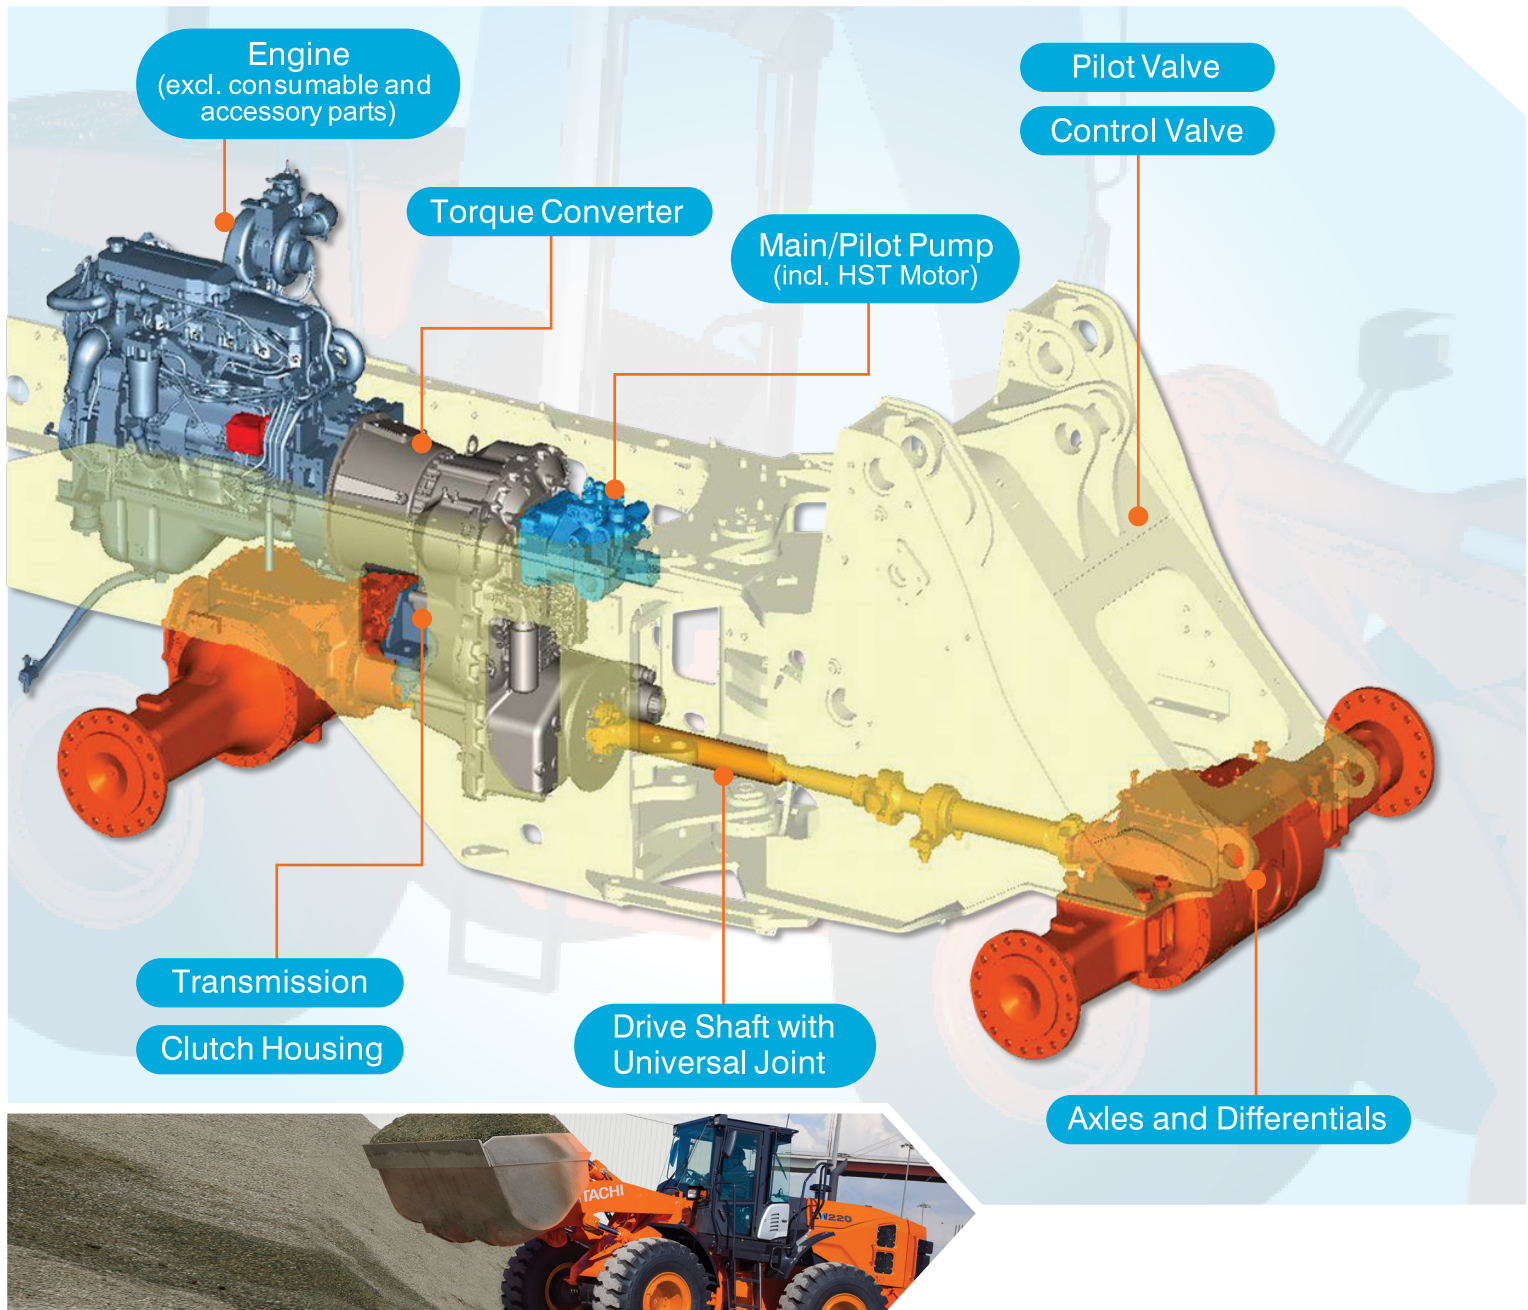

Basic Condition of Extended Warranty:

Reliable solutions

- Coverage - Powertrain parts (as listed below)
- Maintenance - Perform regular maintenance with genuine parts

* Detail term and condition apply as per Hitachi Operator's Manual

Maintenance Contract by Authorized Dealer (Option):

- Protects your investment in your Hitachi wheel loader
- Control cost of ownership
- Maximises the performance of your Hitachi wheel loader
- Contributes to the high resale value of your machine