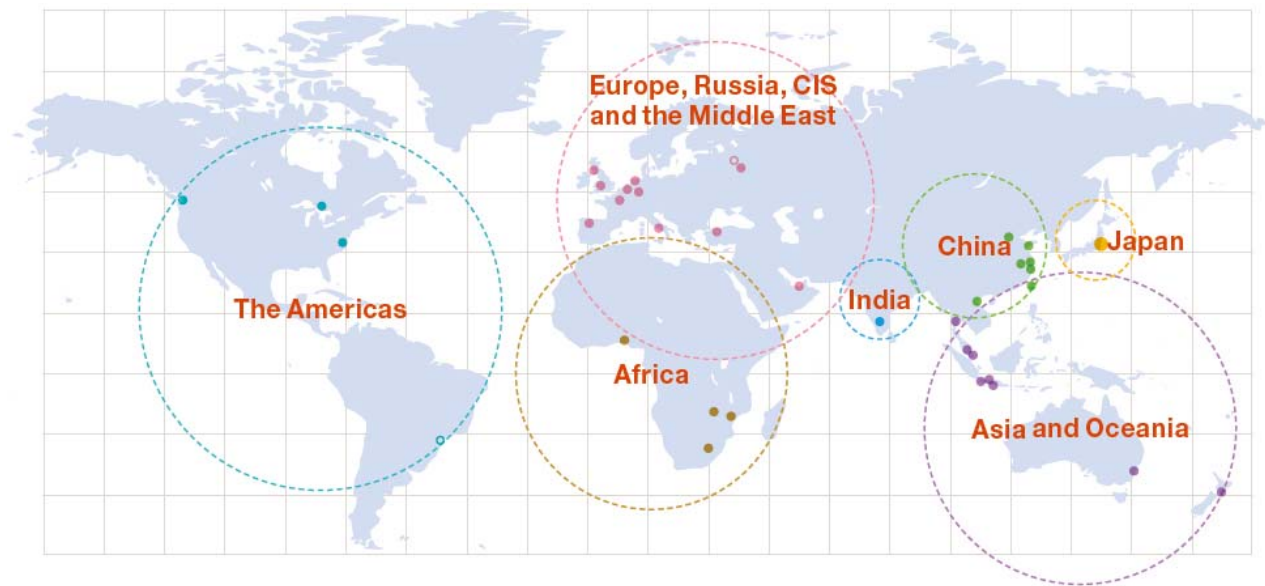

Global Network

Major Consolidated Subsidiaries and Affiliates

*Affiliates

Japan

Manufacturing Companies

- Hitachi Construction Machinery Tierra Co., Ltd.
- Hitachi Construction Machinery Camino Co., Ltd.
- Hitachi Sumitomo Heavy Industries Construction Crane Co., Ltd.
- Niigata Material Co., Ltd.
- Tadakiko Co., Ltd.
- UniCarriers Corporation*
- Koken Boring Machine Co., Ltd.*
- KCM Corporation*
- Shintoshoku Metal Co., Ltd.